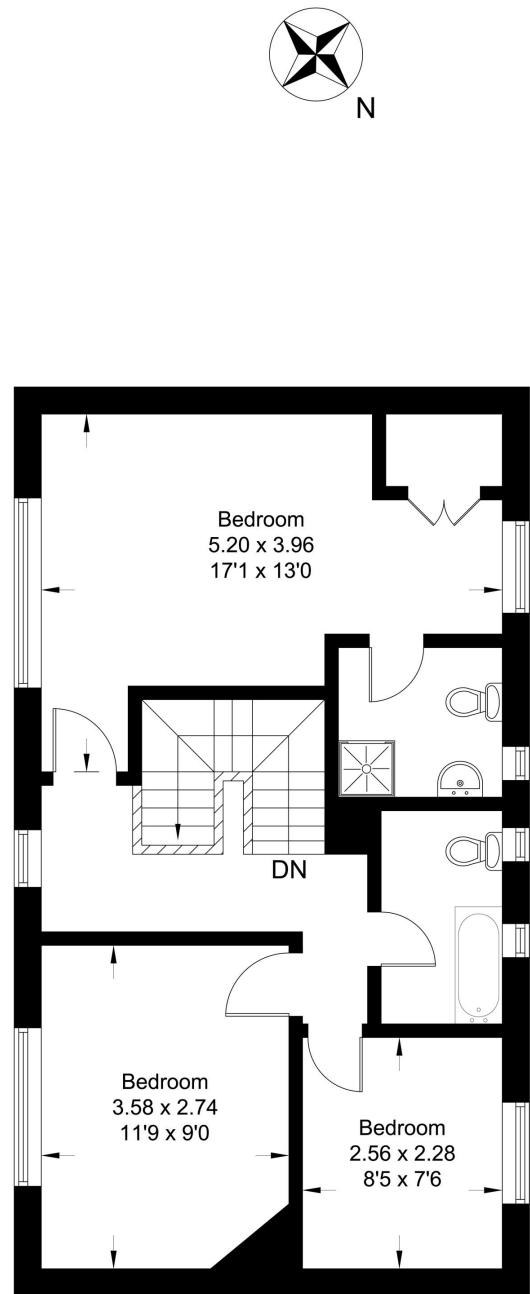

Conster Cottage

Approximate Gross Internal Area = 123.72 sq m / 1331.71 sq ft

Ground Floor

First Floor

Illustration for identification purpose only, measurements are approximate, not to scale. © 2018