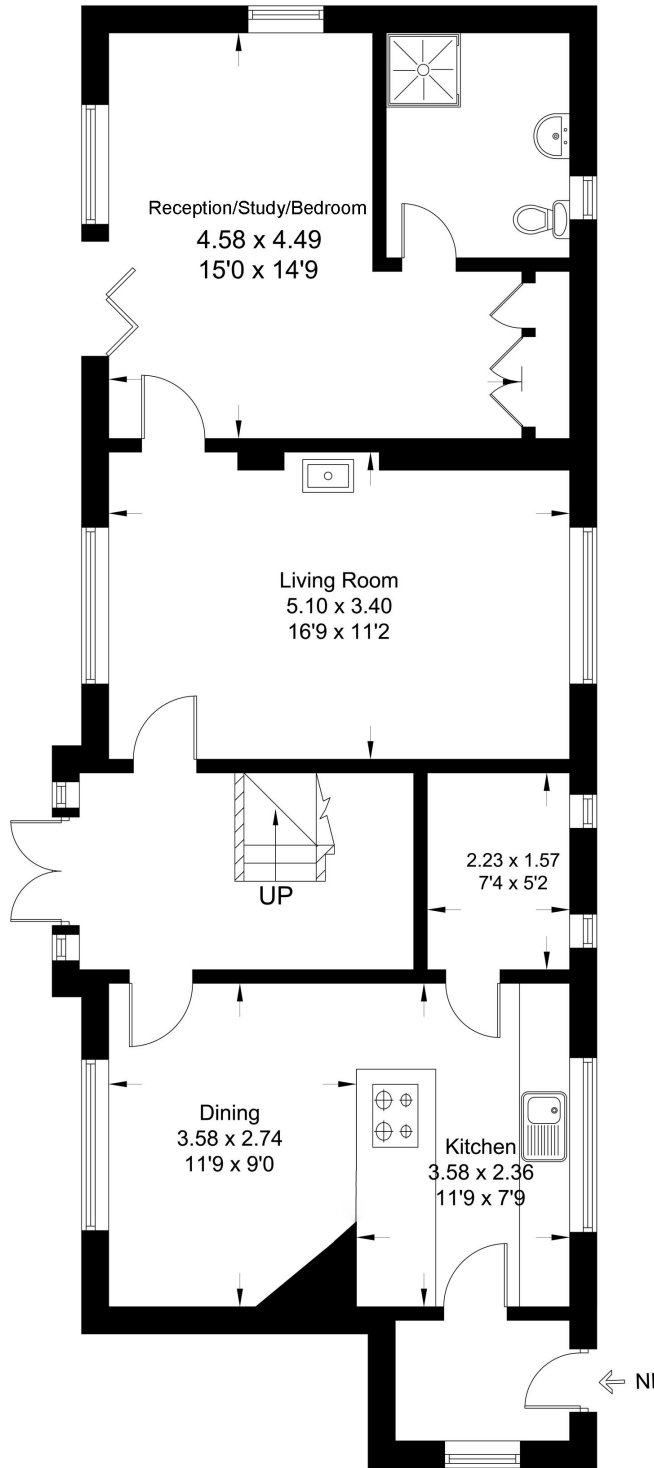

Conster Cottage

Approximate Gross Internal Area = 123.72 sq m / 1331.71 sq ft

Ground Floor

First Floor

Illustration for identification purpose only, measurements are approximate, not to scale. © 2018